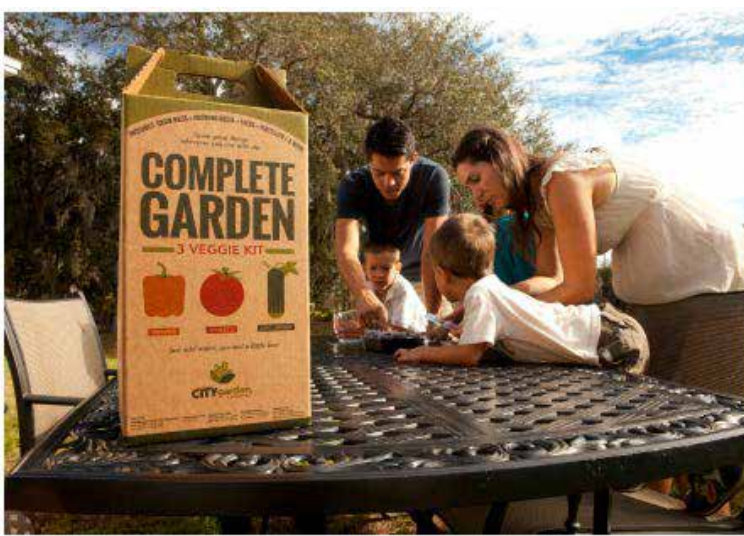

The City Garden

Grow 3 crops
Tomato
Cucumber
Pepper

EAT
FRESH!

Everything you need to Grow

No Tilling No Weeding
Fun Family Project
Kids Love It

Set in any sunny spot, Balcony, Deck, Patio

Fibredust LLC
30 New Lane
Cromwell CT. 06416

Fibredust.com
customer.support@fibredust.com
860-613-0077