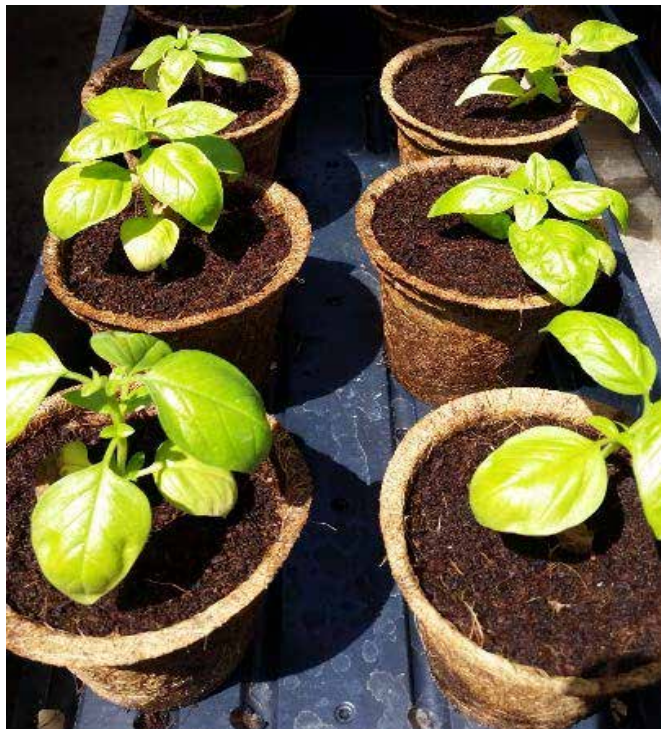

i SIZE

8cm short Pot w/lip (3")	8	5.5	5.5
8cm tall pot / no lip	8	5.5	11.5
10cm pot (4")	10	6.1	8.5
13cm Pot w/lip (5")	13	10	10
14cm pot with lip (5.5")	14	9	12.5
5cm square w/lip (2")	5		8
One Gallon Pot	16	12.5	17
Two Gallon Pot	23	16	18
Three Gallon Pot	27	20	21.5