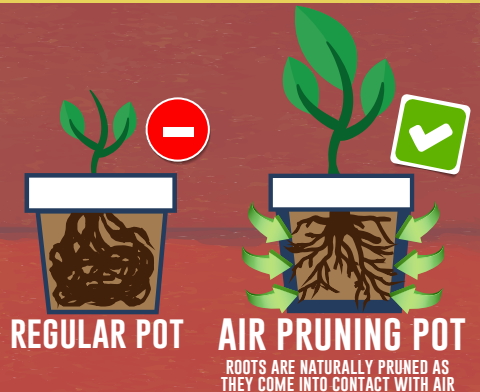

Root Ease Fabric Pots

**PROFESSIONAL QUALITY
SOFT SIDE POLY POTS
HEAVY DUTY DURABLE FABRIC GROW POTS**

**MADE FROM
BPA FREE
RECYCLED
WATER BOTTLES**

QUALITY ROOT TREATMENT

**BREATHABLE CONTAINERS PROVIDE
AIR PRUNING OF ROOTS FOR BIGGER,
BETTER AND HEALTHIER PLANTS IN
SHORTER TIME**

GROW ANYWHERE!!

**ON TOP OF PATIO, BALCONY, CONCRETE,
GRAVEL, POOR SOIL OR EVEN GRASS!**

POLYPOTS

**GROW BAGS MADE OF AERATION FABRIC
DRAINS WATER TO SAVE PLANTS FROM ROOT
ROT AND PREVENT SOIL BORNE DISEASES.**